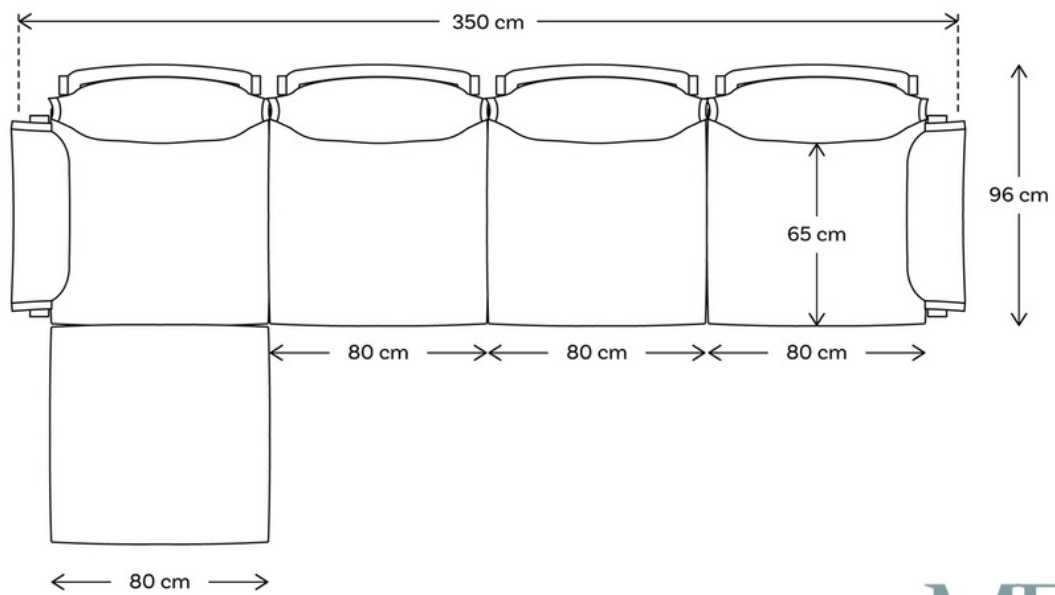

FLOORPLAN

4 Seater left chaise

KEY PIECES

MORE SUPPLIERS YOU MAY LIKE

LIGHTING:

Dunelm: www.dunelm.com

Pooky: www.pooky.com

Soho Lighting: www.soholighting.com